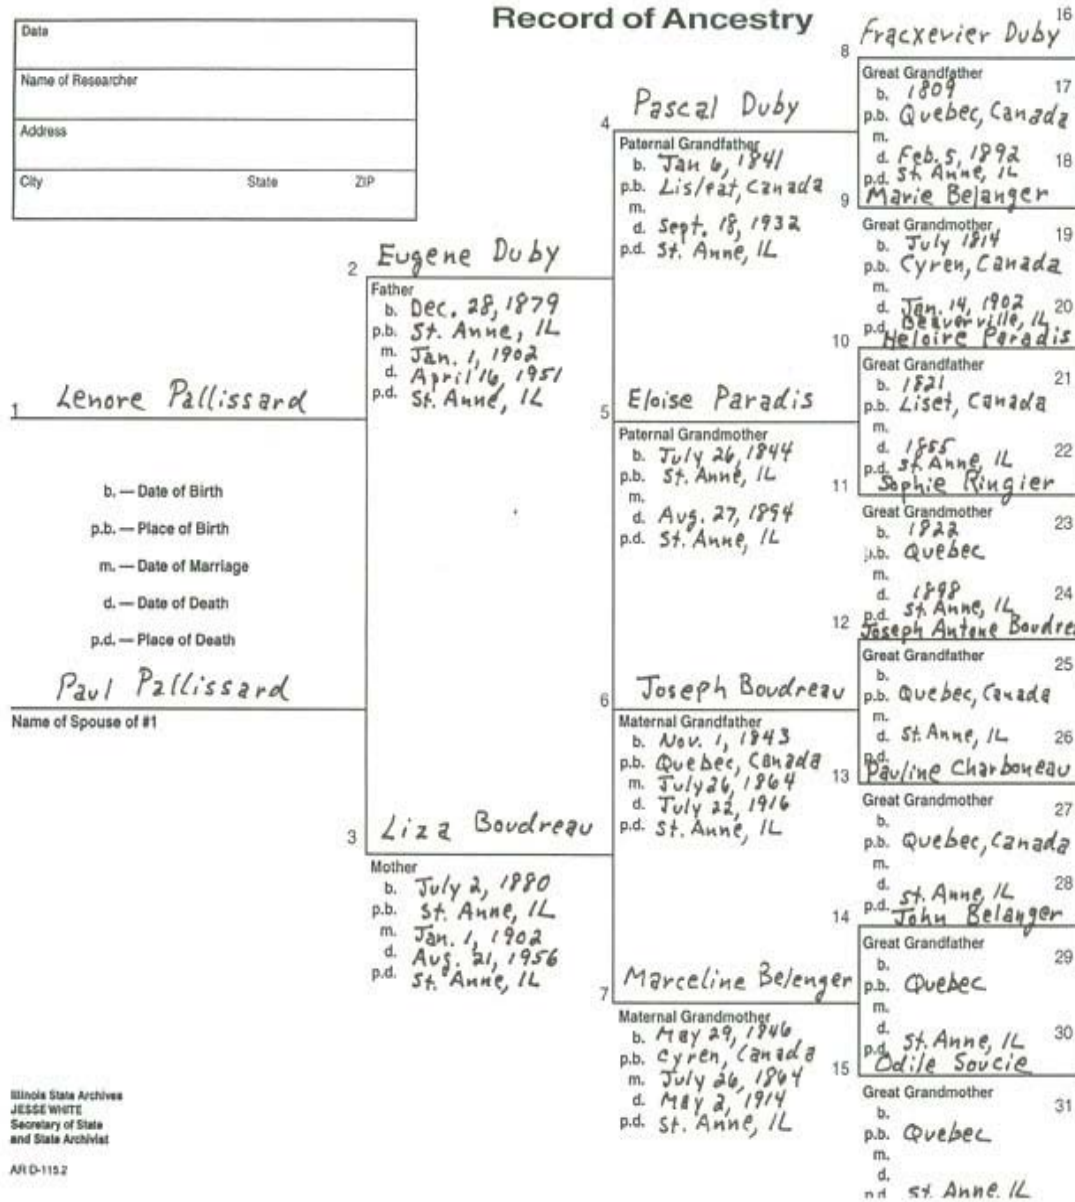

Lenore (Duby) Pallissard's Family Tree

Date		
Name of Researcher		
Address		
City	State	ZIP

Record of Ancestry

Illinois State Archives
JESSE WHITE
Secretary of State
and State Archivist
ARI D-115.2