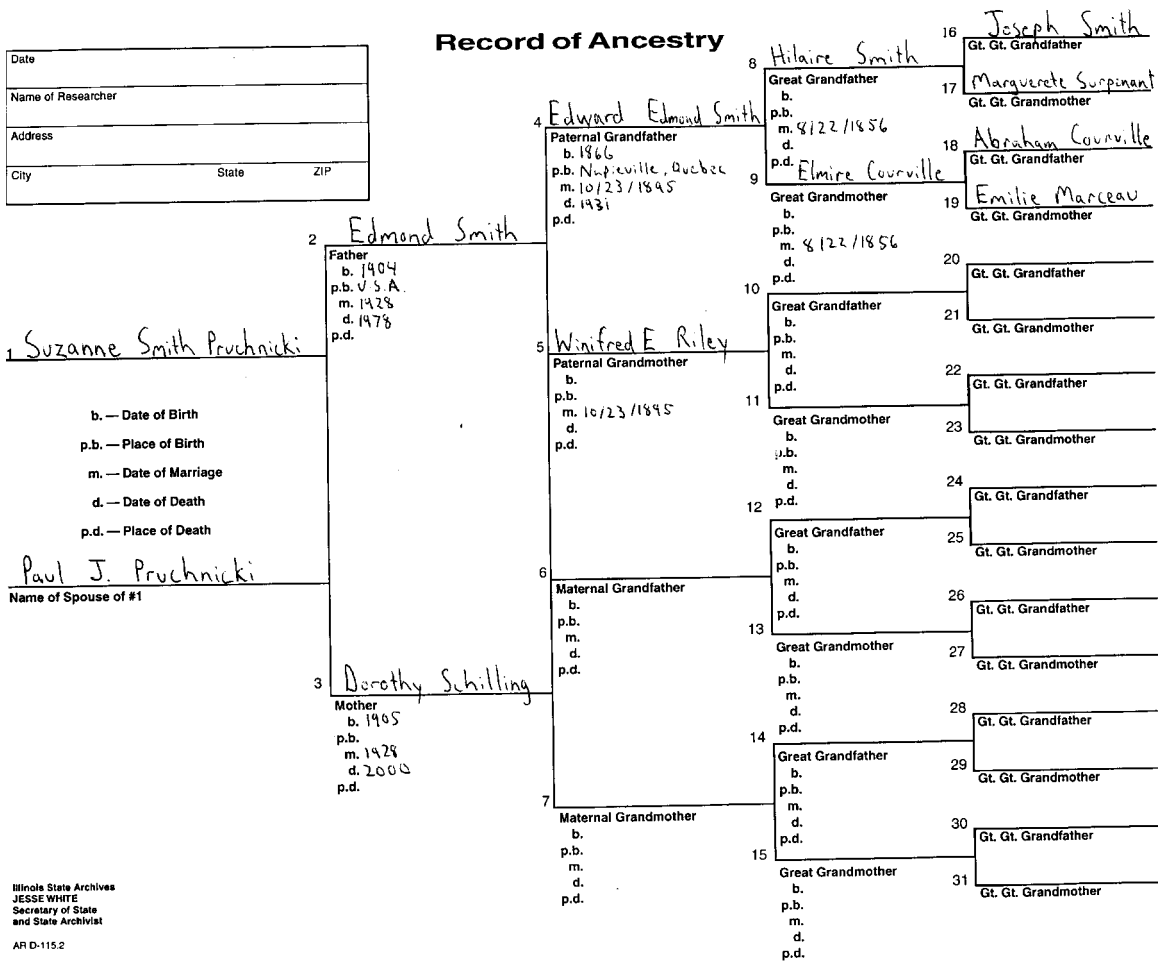

Suzanne's More Recent Family Tree

Date		
Name of Researcher		
Address		
City	State	ZIP

Record of Ancestry