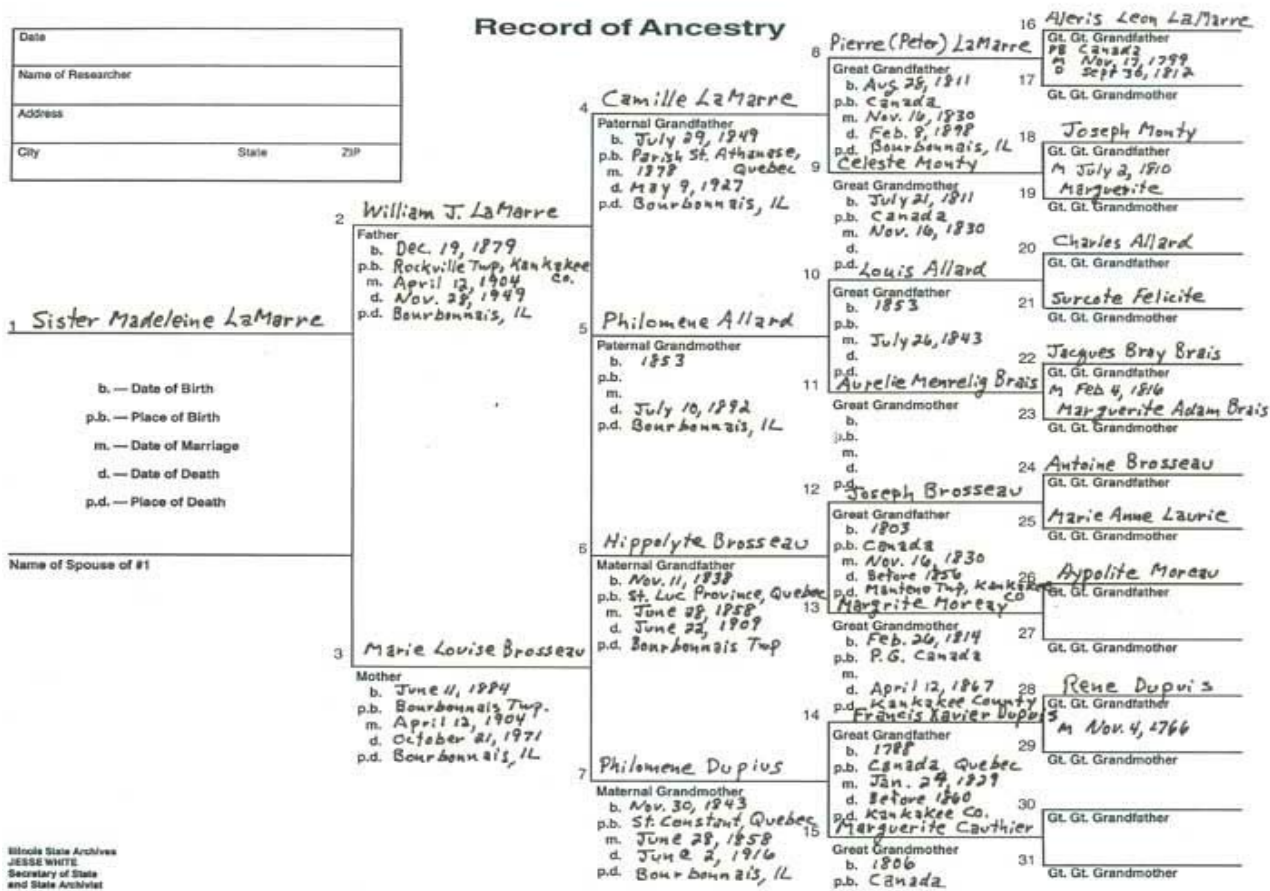

Sister Madeleine LaMarre's Family Tree

Date		
Name of Researcher		
Address		
City	State	ZIP

Record of Ancestry